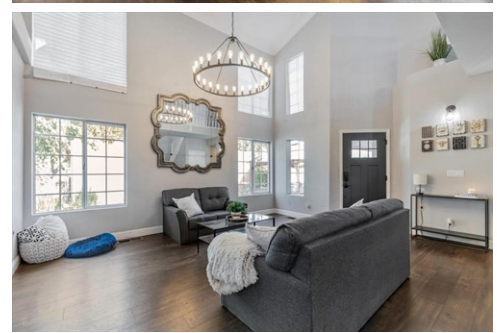

\$ 719,880

2504 Wayfarer Ct, Discovery Bay, CA 94505

- » Beds: 3 | Baths: 2 Full, 1 Half
- » MLS #: ML81979402
- » Single Family | 2,212 ft<sup>2</sup> | Lot: 6,400 ft<sup>2</sup>
- » More Info: [2504WayfarerCt.IsForSale.com](http://2504WayfarerCt.IsForSale.com)

**Douglas Heydon**  
 (408) 373-7844 (Mobile)  
 (408) 629-1101 (Business)  
 douglasheydon@aol.com  
 www.DougSold.com

Real Estate Alliance  
 1430 Tully Road  
 Suite 411  
 San Jose, CA 95122

This beautifully updated home, located on a quiet court, in a Gated Community, Relax and view your own Koi Pond. Offers stunning views of the Discovery Bay Golf & Country Clubs lagoons and greenbelt. The spacious great room features high ceilings, crown molding, and modern laminate flooring. Enjoy the double-sided mosaic fireplace in the formal living and kitchen/family room areas. The updated kitchen includes a new electric stove top, a farmhouse sink, granite countertops, and a breakfast bar. The versatile upstairs loft is perfect for a home office or entertaining. Relax in the master retreat or on the private balcony overlooking the golf course. The upstairs bathroom completes this exceptional home.